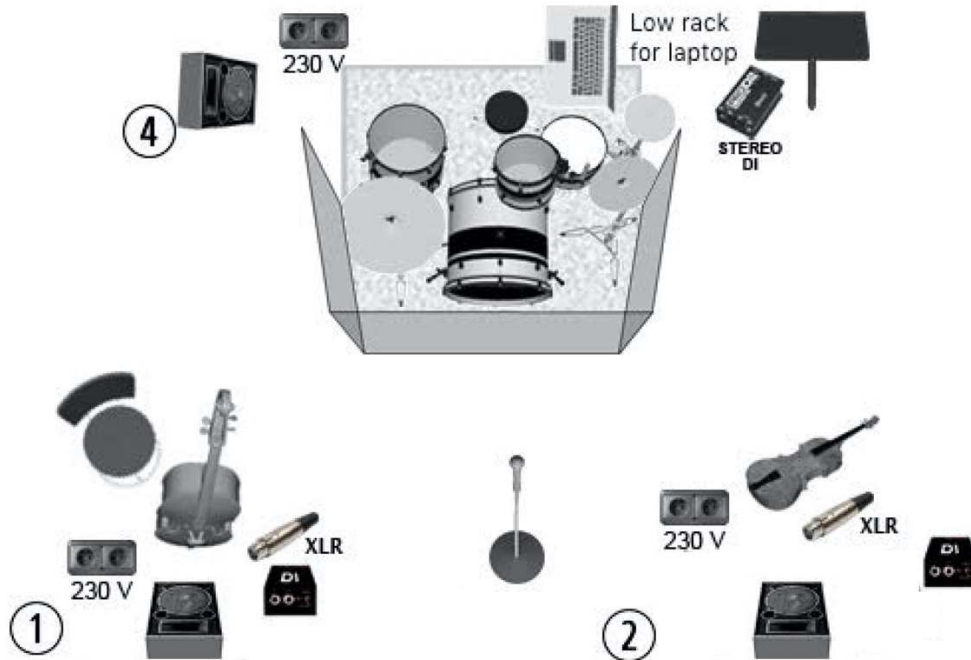

Technical Rider

Drums

- Drum Kit level like DW Collectors, Tama Starclassic, Gretsch Renown.
- Bass Drum 20"-22", Snare Drum 14", Rack Tom 10-12", Floor Tom 14"-16".
- Drum chair, HiHat stand, Snare Drum stand, 3x Cymbal stands.
- **Drum shield** & Drum carpet.
- Low rack for laptop, Note stand.

Cello

- ◇ Chair without armrests;
- ◇ DI box.

Violin

- ◆ Prefer radio Mic level like Shure sm58;
- ◆ Mic stand;
- ◆ DI box.

We prefer high-quality linear arrays and digital consoles.

<ol style="list-style-type: none"> KickOut beta52 KickIn beta52 SnTop sm57/senh904 SnBot sm57/senh904 HH sm81 Tom sm57/senh904 F.Tom sm57/senh904 OHL sm81 OHR sm81 	<ol style="list-style-type: none"> Cello XLR +48 Cello DI Cello TRS Violin XLR +48 Violin DI Violin TRS Drum Playback L DI Drum Playback R DI Radio Mic sm58 	<ol style="list-style-type: none"> Aux Cello (1 wedge) Aux Violin (1 wedge) Aux Drums (1 wedge)
--	---	--